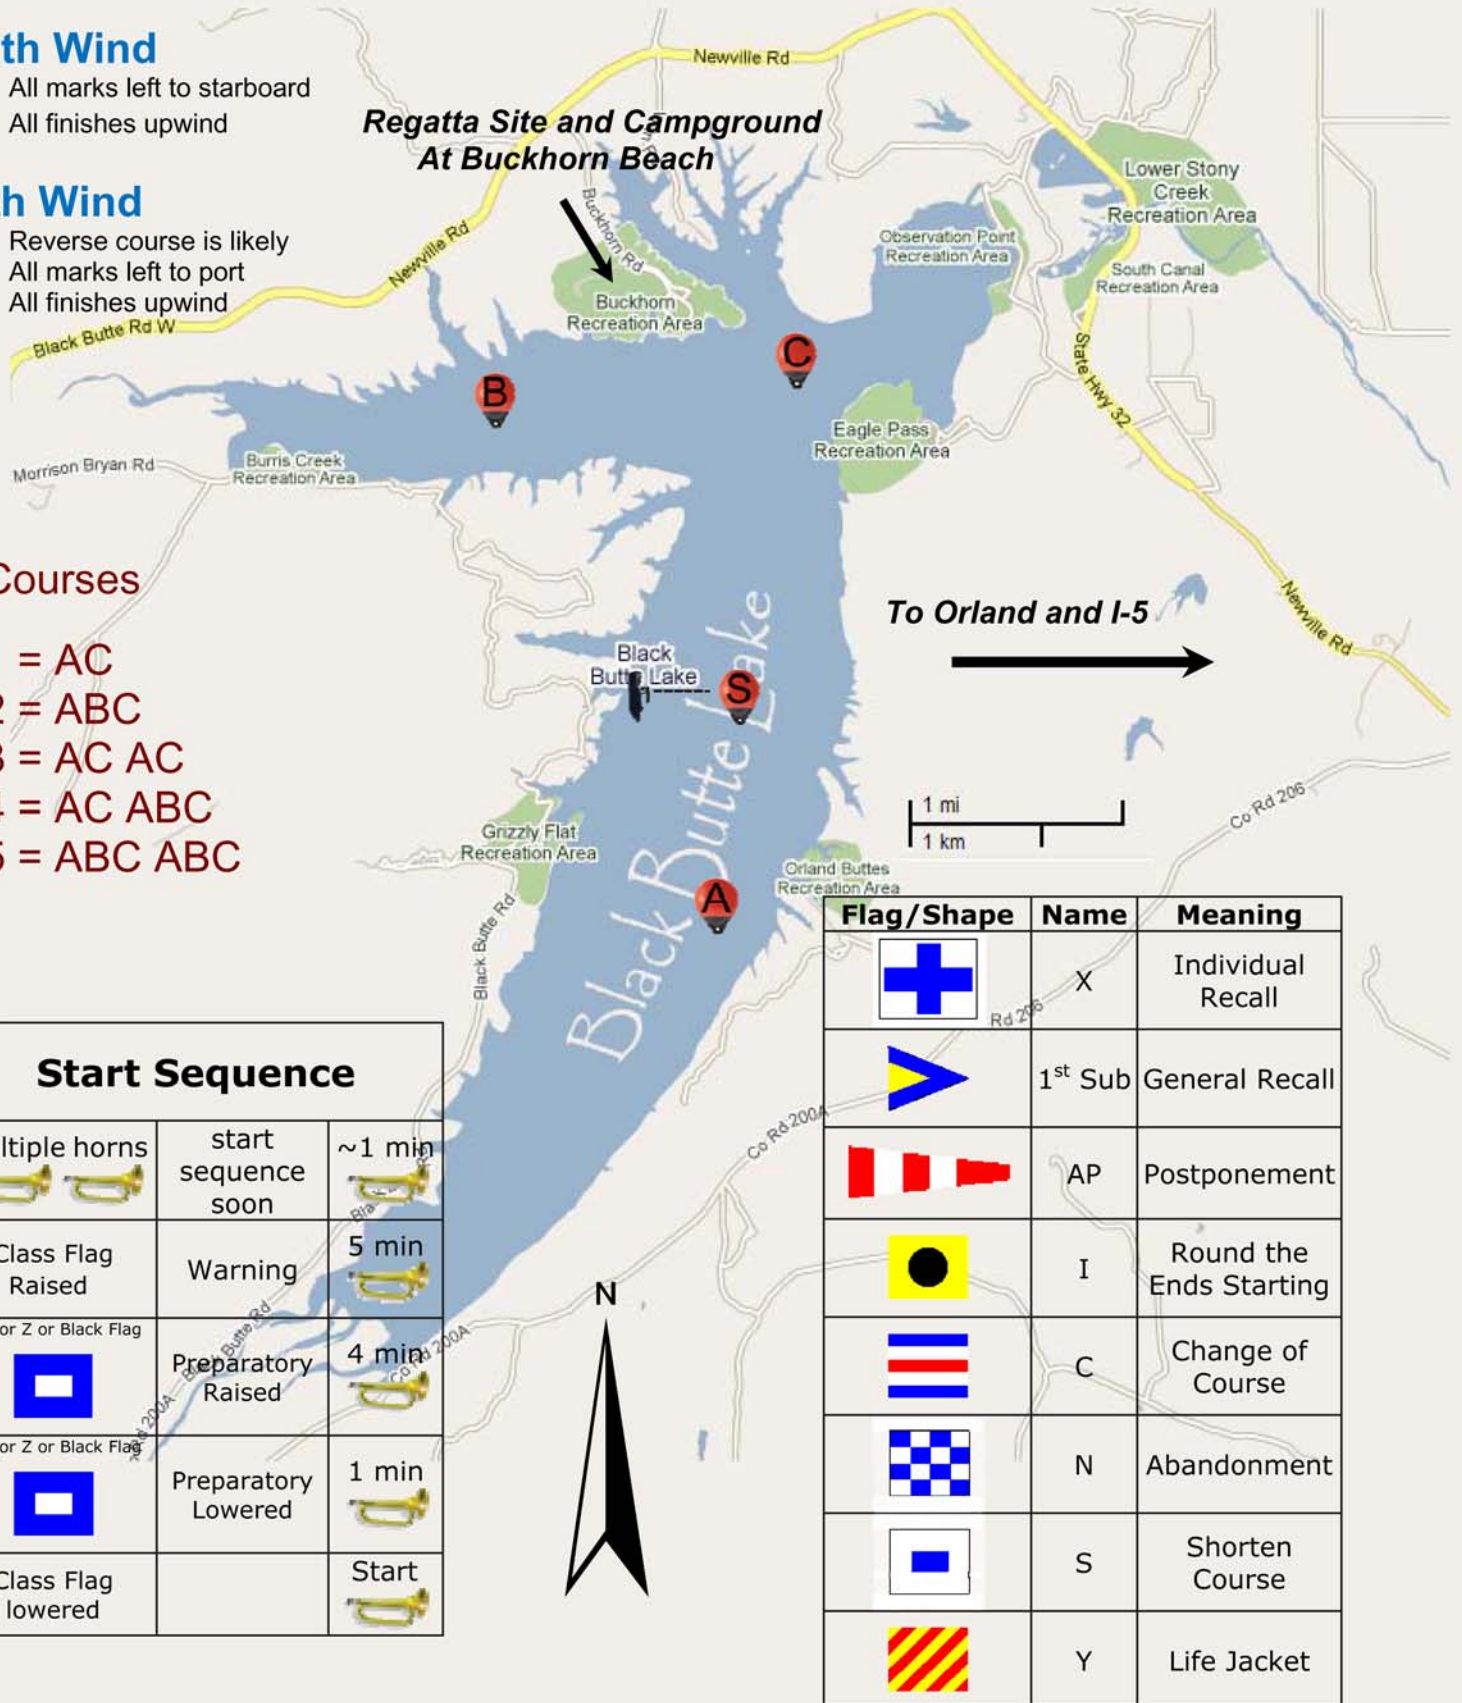

Chico Multihull Classic

South Wind

All marks left to starboard
All finishes upwind

North Wind

Reverse course is likely
All marks left to port
All finishes upwind

Courses

- 1 = AC
- 2 = ABC
- 3 = AC AC
- 4 = AC ABC
- 5 = ABC ABC

Start Sequence		
multiple horns 	start sequence soon	~1 min
Class Flag Raised or I or Z or Black Flag 	Warning	5 min
or I or Z or Black Flag 	Preparatory Raised	4 min
or I or Z or Black Flag 	Preparatory Lowered	1 min
Class Flag lowered		Start

Flag/Shape	Name	Meaning
	X	Individual Recall
	1 st Sub	General Recall
	AP	Postponement
	I	Round the Ends Starting
	C	Change of Course
	N	Abandonment
	S	Shorten Course
	Y	Life Jacket